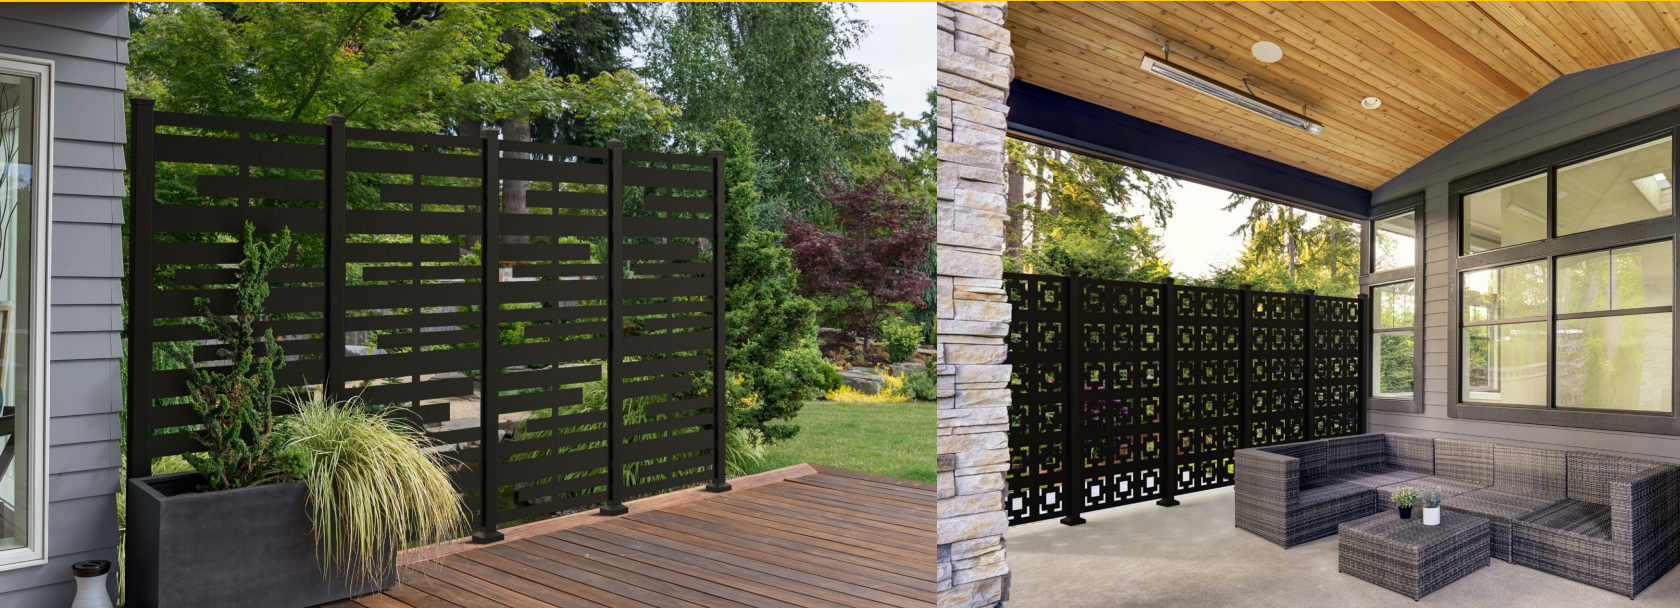

# sunbelly PRIVACY SCREENS

## PRIVACY IN STYLE

- 12 design profiles
- Black & bronze color options
- Laser-cut aluminum Screens
- Precision extrusion posts & u channels
- Welded posts for extra strength
- UV-enhanced powder coated finish
- Rust & maintenance free
- Quick, simple, and safe installation
- Increase privacy and reduce wind
- Tested for wind and structural loads

BLURRED LINES – BLACK

U CHANNEL – BLACK

Visit [sunbelly.com](https://sunbelly.com) for installation instructions, videos & more.