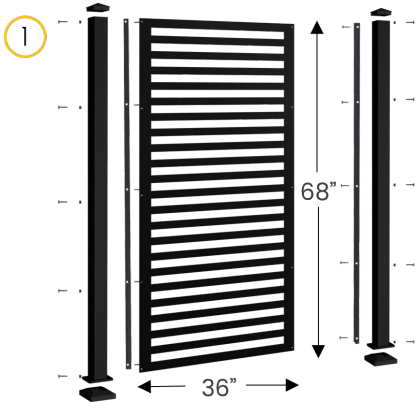

DESIGNS & COLORS

SIGNATURE SERIES

- SOLID can be cut to fill unwanted gaps

DESIGN SERIES

ASSEMBLY

PARTS & ACCESSORIES

- SCREEN SPAN MEASUREMENTS -

1 SCREEN = 44.5" 2 SCREENS = 83. 3 SCREENS = 122.5" 4 SCREENS = 161.5" 5 SCREENS = 200.5"

Visit sunbelly.com for installation instructions, videos & more.