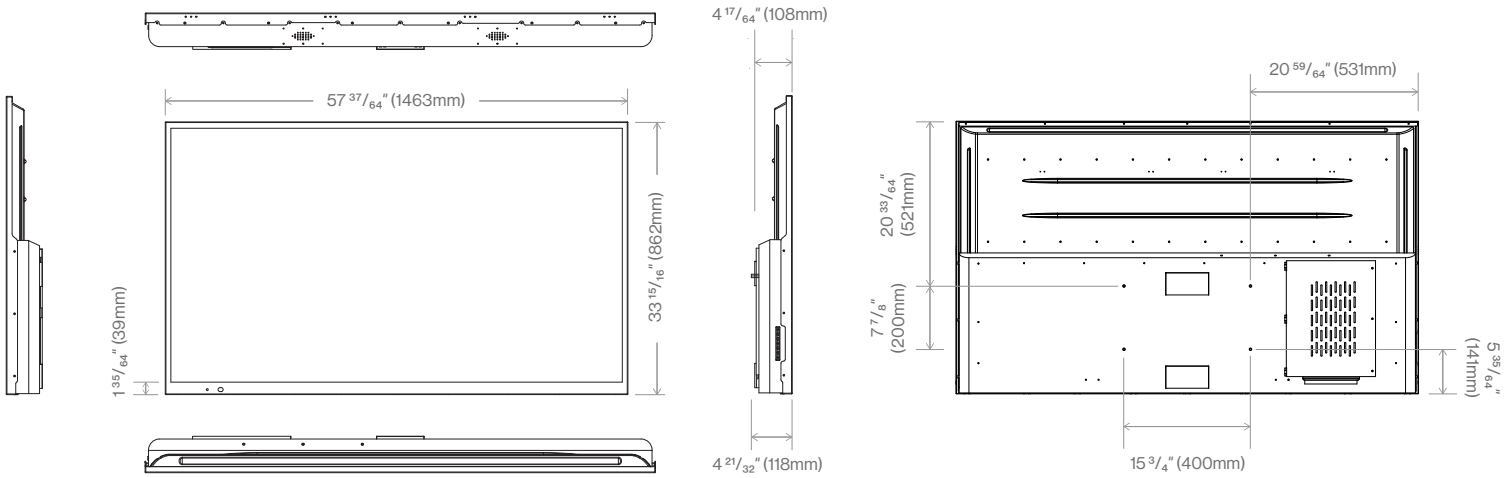

65" Furrion Aurora Full Sun Smart 4K LED Outdoor TV (FDUB65CSA)

Panel Specifications

Screen Size	65"
Resolution	3840 x 2160
Refresh Rate	60Hz
Contrast Ratio	4000:1
View Angle	178° / 178°
Response Time	6.5ms
Brightness	1000 nits

Smart TV (Powered By WebOS TV)

Apps	Netflix, Amazon Prime Video, YouTube, Hulu, Disney+, HBO Max, Peacock and more

Audio

Audio Output (Watts - THD 10%)	8W x 2
Dolby Digital Decoder	✓
Surround System	✓
Bass/Treble/Balance	✓
Auto Volume Leveler	✓
Sound Mode	4 Modes

Features

Waterproof	IP54-rated
Tempered Glass	✓
Bluetooth	5.0
Smartlink (HDMI CEC)	✓
RS232C Control	✓
Favorite Channel Programming	✓
Auto Tuning/Programming	✓
Closed Caption	✓
Child Lock / V-Chip	✓
Sleep Timer	✓
On/Off Timer	✓
Channel Add/Delete	✓

AV Inputs & Outputs

# of HDMI	3, Version 2.0, includes 1 ARC
# of 3.5mm Earphone Output	1
# of Antenna (RF) Inputs	1
# of Composite AV Inputs	1
# of USB Inputs	2, supports USB to RS232C PL2303 adaptor
# of Optical Output	1

Connectivity

Wi-Fi	802.11a/b/g/n/ac
Ethernet	✓ (RJ45)

Broadcasting System

Standard	NTSC, ATSC

Power

Input Voltage	100-240V AC (50-60Hz)

Cabinet

VESA Compatible	400 x 200mm

Dimensions and Weight

Product Size (W x H x D)	$57\frac{9}{16}$ x $33\frac{15}{16}$ x $4\frac{21}{32}$" (1463 x 862 x 118 mm)
Packaging Dimensions (L x W x H)	$8\frac{7}{16}$ x 66 x $42\frac{1}{8}$" (214 x 1677 x 1070 mm)
Net Weight (lbs/kg)	93.7 / 42.5
Gross Weight (lbs/kg)	113.8 / 51.6