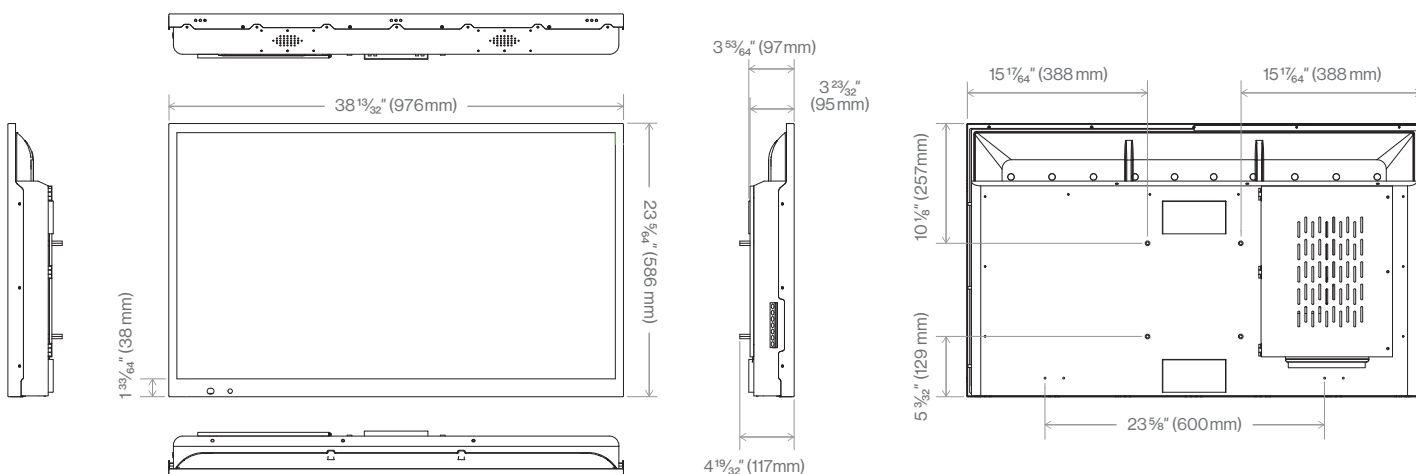

43" Furrion Aurora Full Sun Smart 4K LED Outdoor TV (FDUB43CSA)

Panel Specifications

Screen Size	43"
Resolution	3840 x 2160
Refresh Rate	60Hz
Contrast Ratio	4000:1
View Angle	178° / 178°
Response Time	6.5ms
Brightness	1000 nits

Smart TV (Powered By WebOS TV)

Apps	Netflix, Amazon Prime Video, YouTube, Hulu, Disney+, HBO Max, Peacock and more

Audio

Audio Output (Watts - THD 10%)	8W x 2
Dolby Digital Decoder	✓
Surround System	✓
Bass/Treble/Balance	✓
Auto Volume Leveler	✓
Sound Mode	4 Modes

Features

Waterproof	IP54-rated
Tempered Glass	✓
Bluetooth	5.0
Smartlink (HDMI CEC)	✓
RS232C Control	✓
Favorite Channel Programming	✓
Auto Tuning/Programming	✓
Closed Caption	✓
Child Lock / V-Chip	✓
Sleep Timer	✓
On/Off Timer	✓
Channel Add/Delete	✓

AV Inputs & Outputs

# of HDMI	3, Version 2.0, includes 1 ARC
# of 3.5mm Earphone Output	1
# of Antenna (RF) Inputs	1
# of Composite AV Inputs	1
# of USB Inputs	2, supports USB to RS232C PL2303 adaptor
# of Optical Output	1

Connectivity

Wi-Fi	802.11a/b/g/n/ac
Ethernet	✓ (RJ45)

Broadcasting System

Standard	NTSC, ATSC

Power

Input Power	100-240V AC

Cabinet

VESA Compatible	200 x 200mm

Dimensions and Weight

Product Size (W x H x D)	38 13/32 x 23 5/64 x 4 19/32" (976 x 586 x 117mm)
Packaging Dimensions (L x W x H)	7 1/16 x 44 5/8 x 28 3/4" (195 x 1135 x 730mm)
Net Weight (lbs/kg)	48.5 / 22.0
Gross Weight (lbs/kg)	57.3 / 26.0

Ver. 4.0