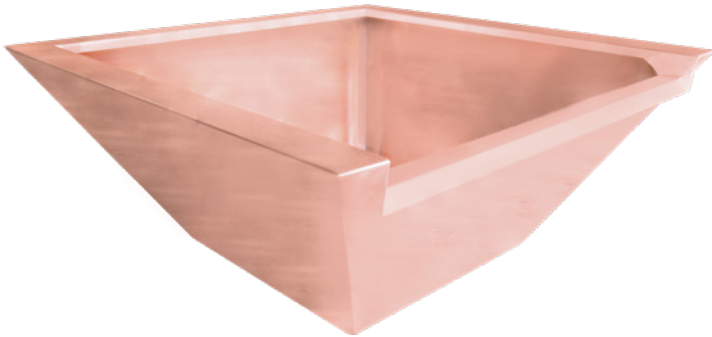

Water Bowls

Bobé Bowls are hand constructed by skilled artisans. Each bowl is built from heavy grade material, fully TIG welded and polished. Double-wall strength provides extra durability. Fill this feature up with rock or crushed glass for eye-catching effect, or simply let it be to create a natural pool of water.

O

P

Q

R