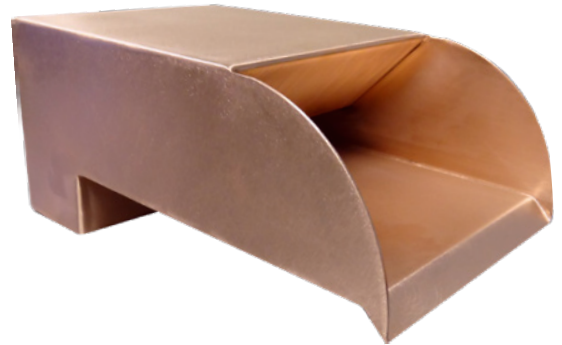

Scuppers

Designed to be seen and heard! Waterfalls disappear into the wall and create a sheet of water. Whereas, scuppers are made to be seen as a design element, available in a variety of styles. Bobé has the most complete and advanced line of scuppers available, made with the highest quality construction and materials.

A

B

C

D

E

F