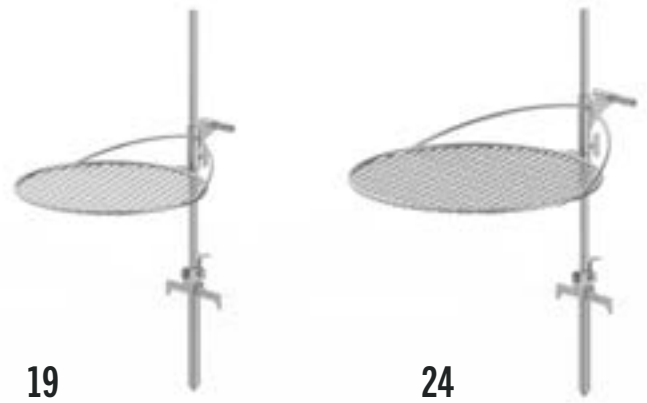

OUTPOST

19" or 24" with Carrying Bag

The Outpost offers a clean, simple solution for campfire cooking no matter where you are: the backyard, beach, or campground. Our patent-pending Anchorpoint® allows you to firmly plant the Outpost® system in the ground to give you a stable grilling surface anywhere! If you already have one of our fire pits, lock the grill and post quickly and easily into that!

OUTPOST 19" & 24"

High Grade 304 Stainless Steel

Solid Stainless Post

Machined Tip

Stainless Welds

Individually Hand Welded