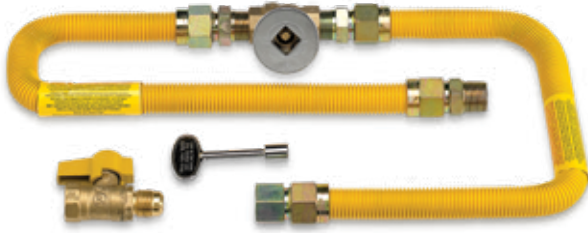

# FITTINGS & PARTS

High Capacity Flex Line Kits

Standard Capacity Flex Line Kits

Portable Tank Propane Hose Kits

Natural Gas Hose Kits

Quick Connect Long Hose Kits