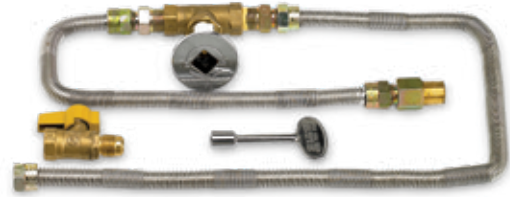

# FITTINGS & PARTS

High Capacity Flex Line Kits

Standard Capacity Flex Line Kits

Portable Tank Propane Hose Kits

Natural Gas Hose Kits

Quick Connect Long Hose Kits