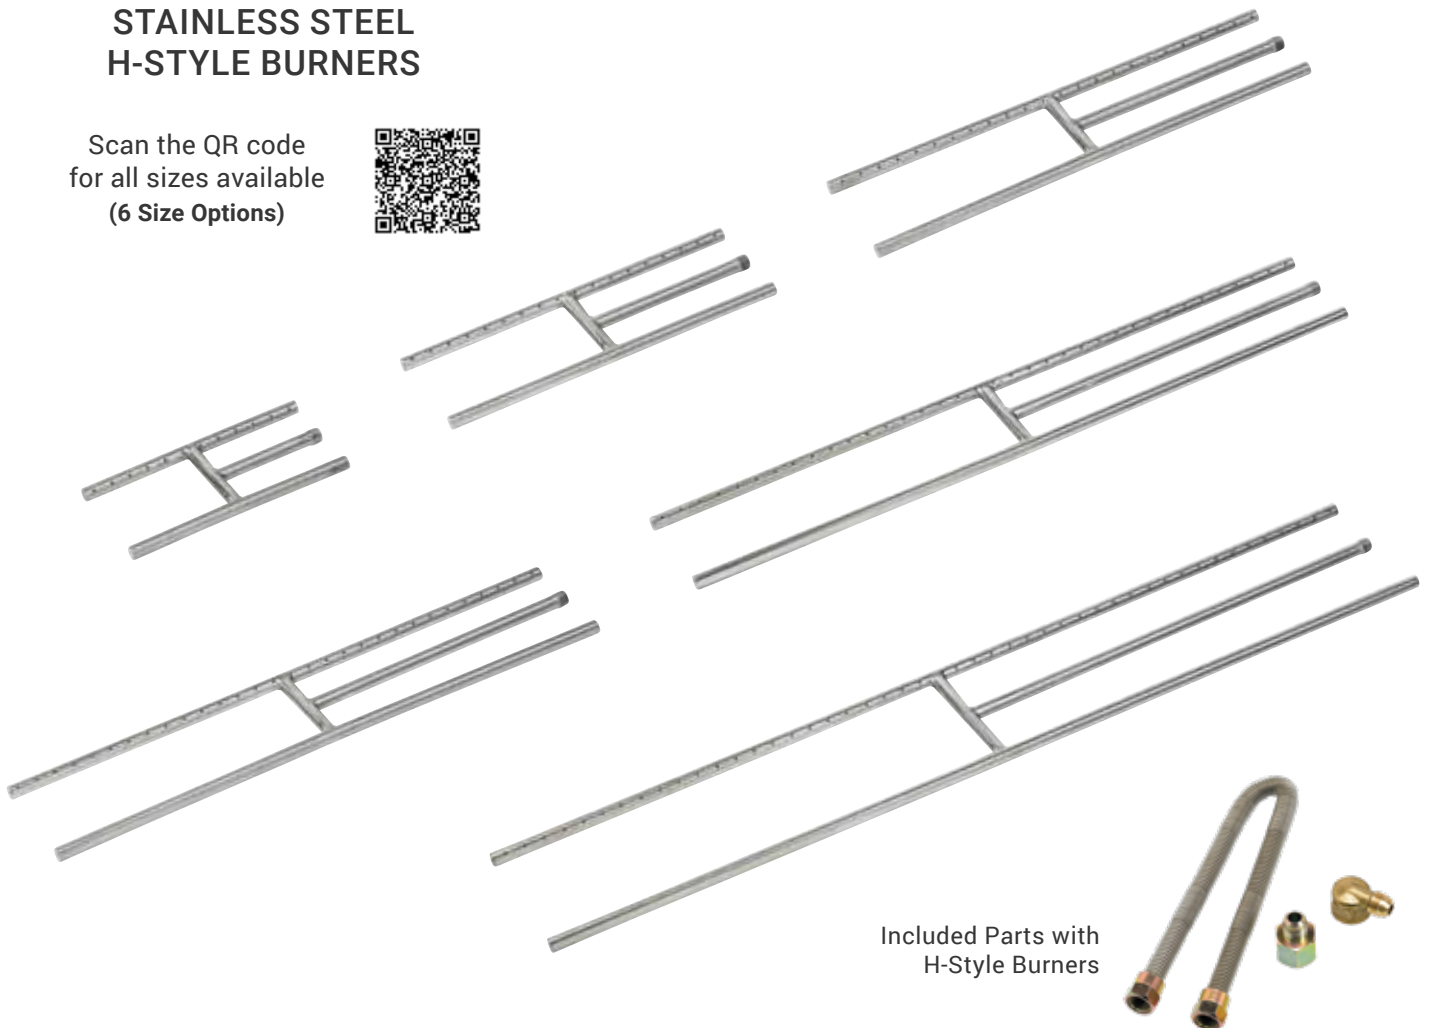

STAINLESS STEEL H-STYLE BURNERS

Scan the QR code
for all sizes available
(6 Size Options)

Included Parts with
H-Style Burners