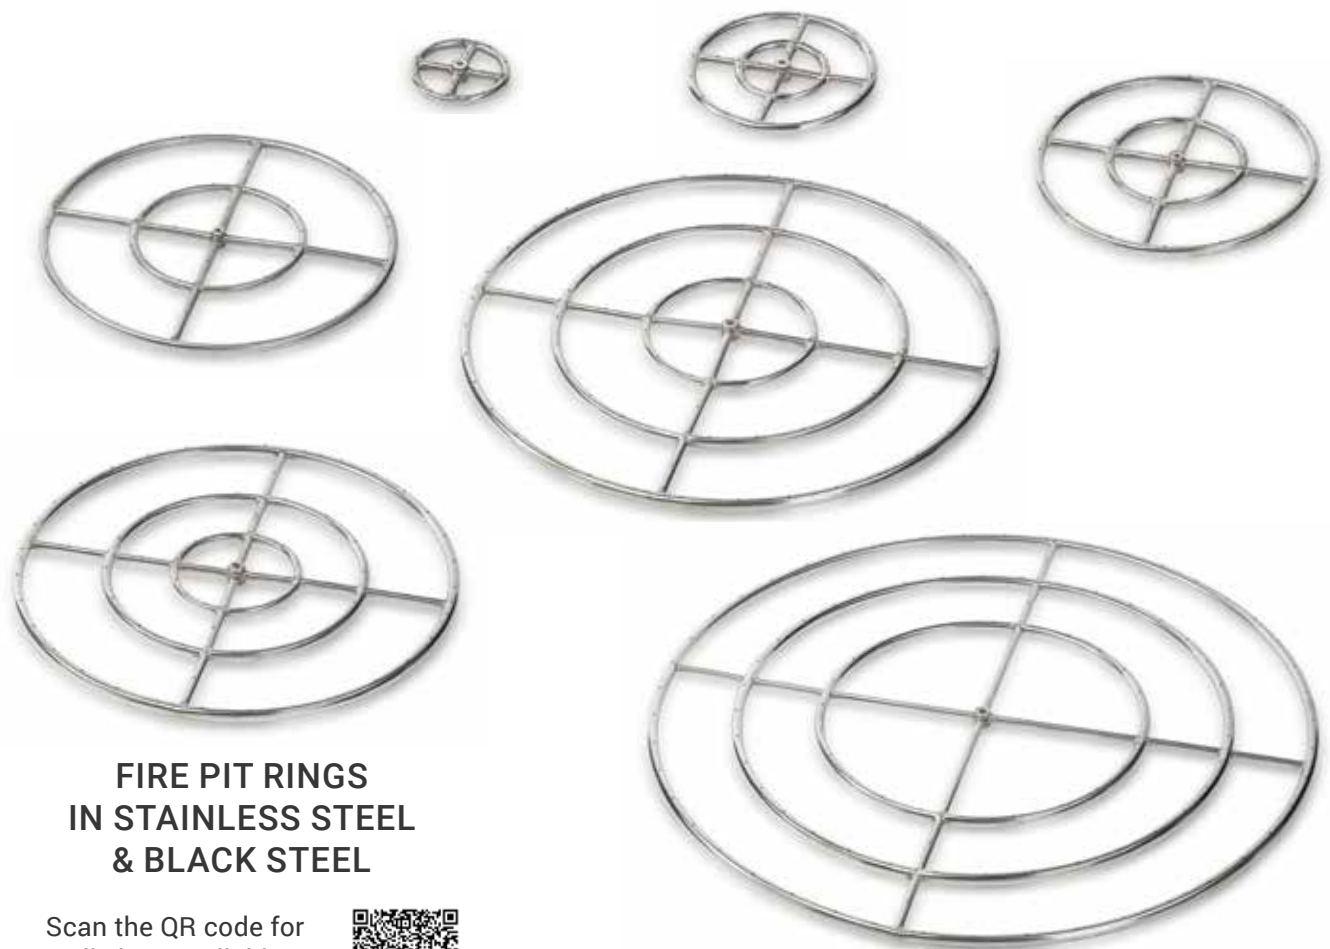

FIRE PIT RINGS

FIRE PIT RINGS IN STAINLESS STEEL & BLACK STEEL

Scan the QR code for
all sizes available
(12 Size Options)

Available in Stainless Steel & Black Steel.
Black Steel SKU's start with BK instead of SS.